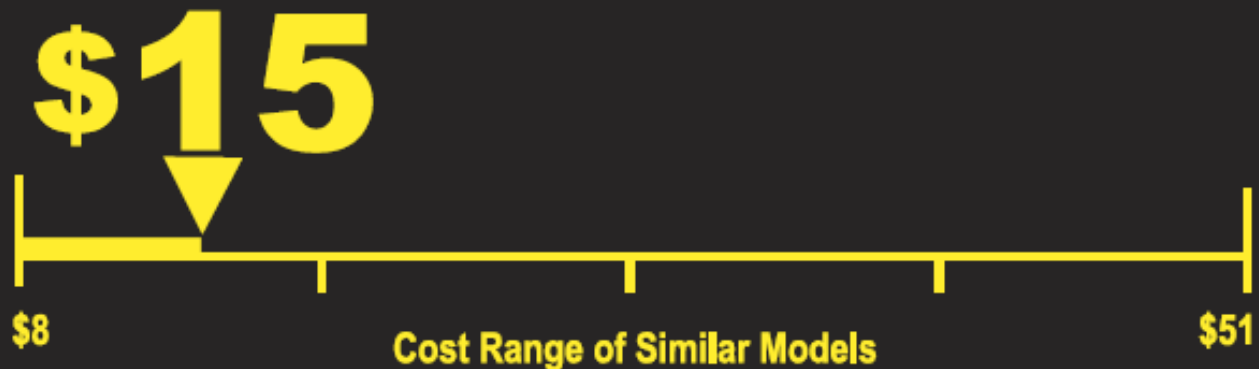

U.S. Government

Federal law prohibits removal of this label before consumer purchase.

ENERGYGUIDE

Clothes Washer
Capacity Class: Standard

Samsung
Model WA50M74**A*
Capacity (tub volume): 5.0 cubic feet

Compare ONLY to other labels with yellow numbers.
Labels with yellow numbers are based on the same test procedures.

Estimated Yearly Energy Cost (when used with an electric water heater)

125 kWh

Estimated Yearly Electricity Use

\$9

Estimated Yearly Energy Cost
(when used with a natural gas water heater)

- Your cost will depend on your utility rates and use.
- Cost range based only on standard capacity models.
- Estimated operating cost based on six wash loads a week and a national average electricity cost of 12 cents per kWh and natural gas cost of \$1.09 per therm.