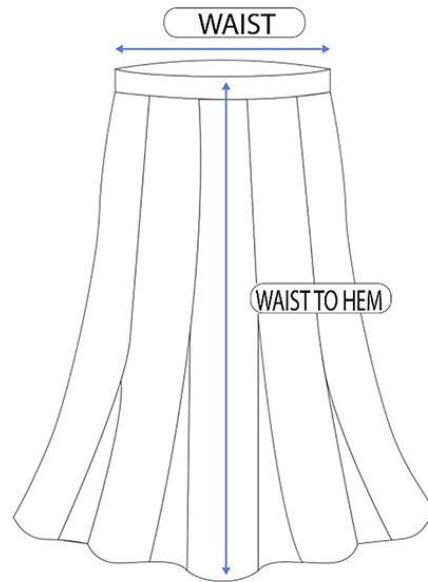

MISSY SIZE CHART

24

Seven
COMFORT APPAREL

Size	Hip	Sweep	Waist
S	34	50	30
M	36	51	32
L	38	52	34
XL	40	53	36
1X	44	55	40

PLUS SIZE CHART

24

Seven
COMFORT APPAREL

size	sweep	waist
1X	73	34
2X	75	38
3X	77	42
4X	79	46
5X	81	50
6X	83	54

Measurements shown on diagram are based on size 1X. All measurements displayed in inches.