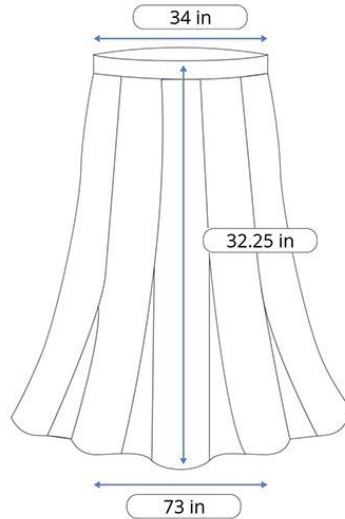

MISSY SIZE CHART

24

Seven
COMFORT APPAREL

Size	Hip	Sweep	Waist
S	34	50	30
M	36	51	32
L	38	52	34
XL	40	53	36
1X	44	55	40

PLUS SIZE CHART

24

Seven
COMFORT APPAREL

size	sweep	waist
1X	73	34
2X	75	38
3X	77	42
4X	79	46
5X	81	50
6X	83	54

Measurements shown on diagram are based on size 1X. All measurements displayed in inches.